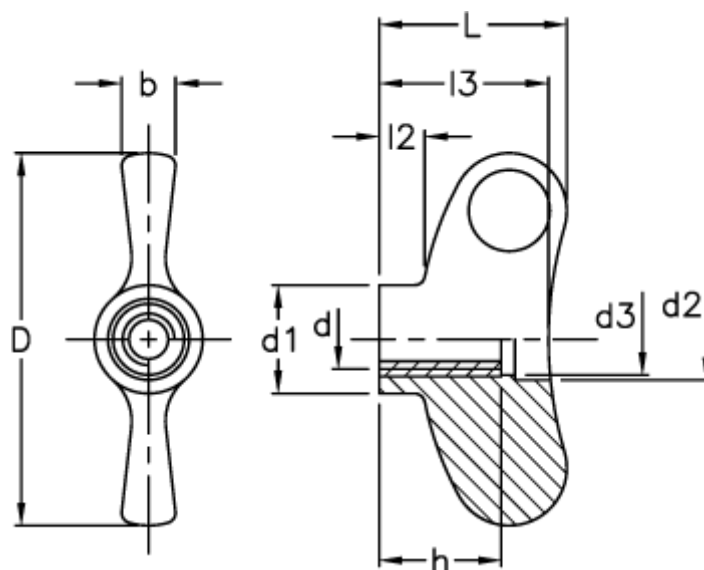

Article number: 23052231520

Description: E+G Wing nut  
EWN.70-FP M8-C0

## Measures

b	= 10	l2	= 8.0
D	= 70	l3	= 32.0
d1	= 20.0		
d2	= 15		
d3	= 13.0		
d 6H	= M8		
h	= 20		
L	= 35.5		